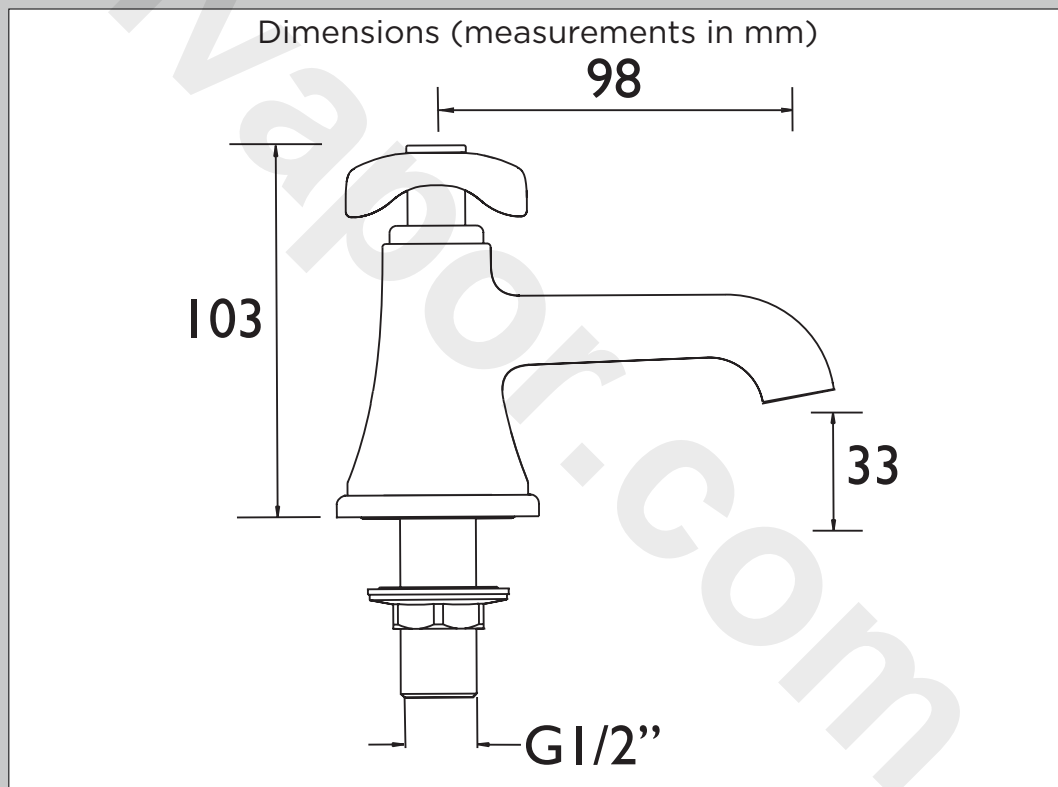

## GLORIOUS Tap Range Glorious Basin Taps Chrome

Specification	
Style:	Contemporary
Product Type:	Bathroom taps
Finish/Colour:	Chrome
Main Construction Material:	Brass
Mount Type:	Deck
Handle Type:	Crosshead
Connection Inlet:	1/2" BSP
Number of Tap Holes Required:	2
Valve/Cartridge Type:	1/2" Ceramic Disc valve
Plumbing System Suitability	All
Working Pressure Range:	Min 0.2 bar - Max 5.0 bar
Maximum Hot Water Temperature: °c	65
Maximum Dynamic Pressure: (bar)	5
Maximum Static Pressure: (bar)	10
Flow Type:	Single Flow
Flow Rate: (l/min @ 3 bar)	59.8
Connection Outlet:	Open
Isolation Included:	No

### Features:

- Brass construction
- 2 tapholes
- 1/2" valve

### Product Certifications:

For more products, visit our website:

Flow Rates (l/min)						
System Pressure (bar)	0.2	0.5	1	2	3	5
GLR 1/2 C	6.3	9.5	17.7	23.8	28.8	36.8

TECHNICAL  
DATA  
SHEET

**BRISTAN**  
TAPS & SHOWERS